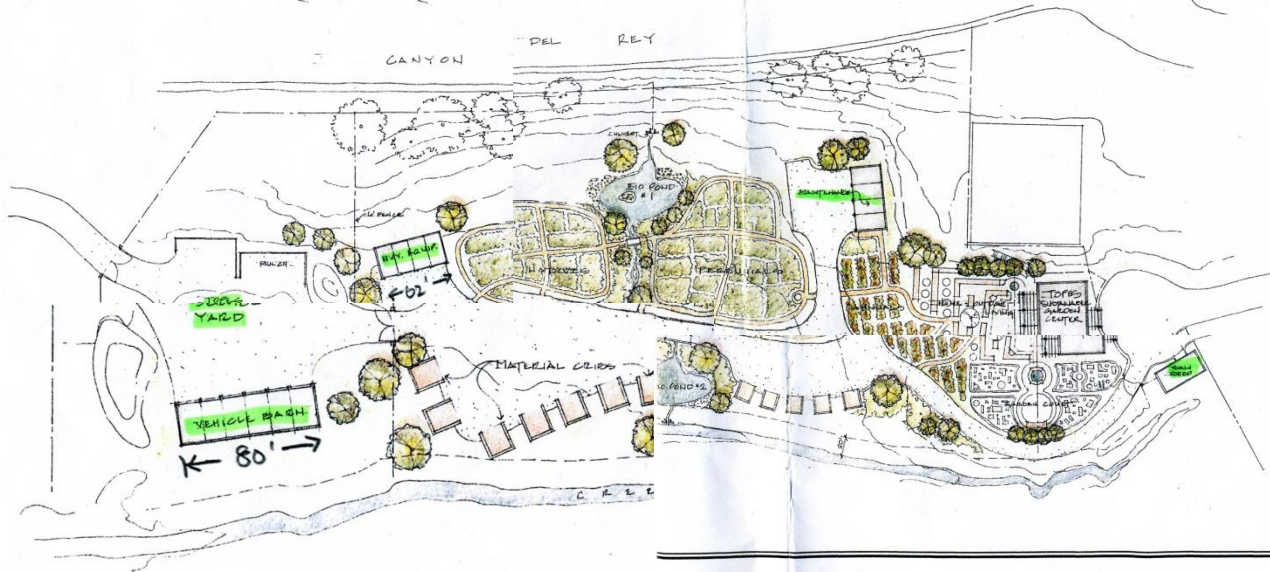

PERSPECTIVE © REAR

PERSPECTIVE © ENTRY

<p>PREPARED FOR</p> <p>Bordonaro Construction Inc. by LUCIDO SURVEYORS Del Rey/Oaks, California</p> <p>SCALE: AS SHOWN PROJECT No. 1249 APN 012-551-006-000 MARCH 2014</p>	<p>ARTISTIC RENDERING</p> <p>TOPES SUSTAINABLE GARDEN CENTER</p> <p>899 ROSSITA ROAD DEL REY OAKS, CALIFORNIA CITY OF DEL REY OAKS COUNTY OF MONTEREY STATE OF CALIFORNIA</p>